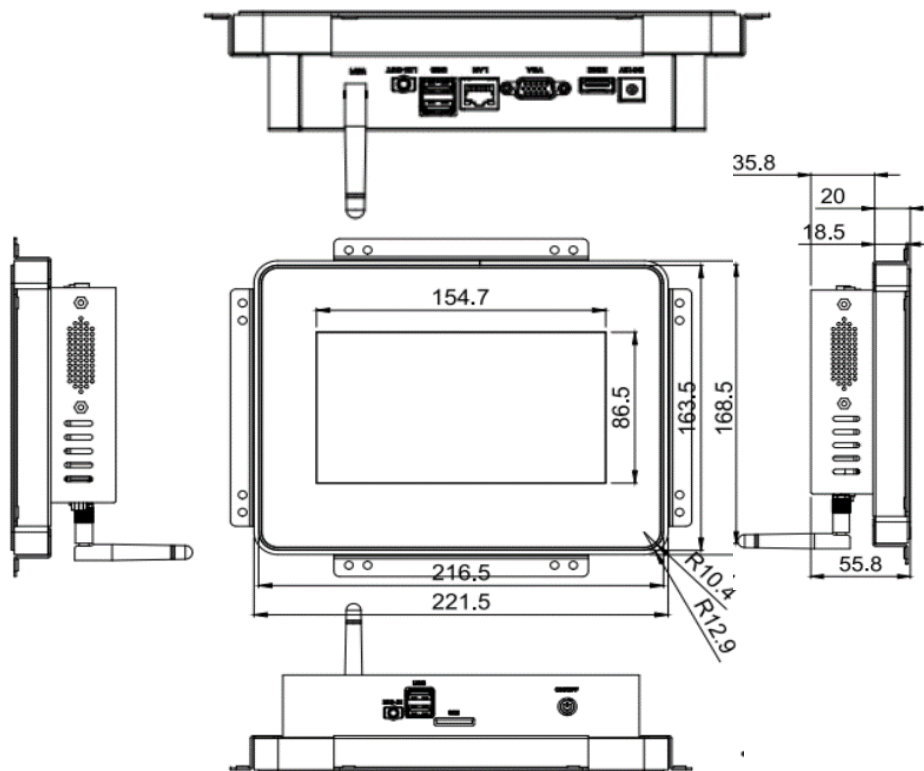

Mechanical Drawing

Touch and Displays Co.,Ltd.