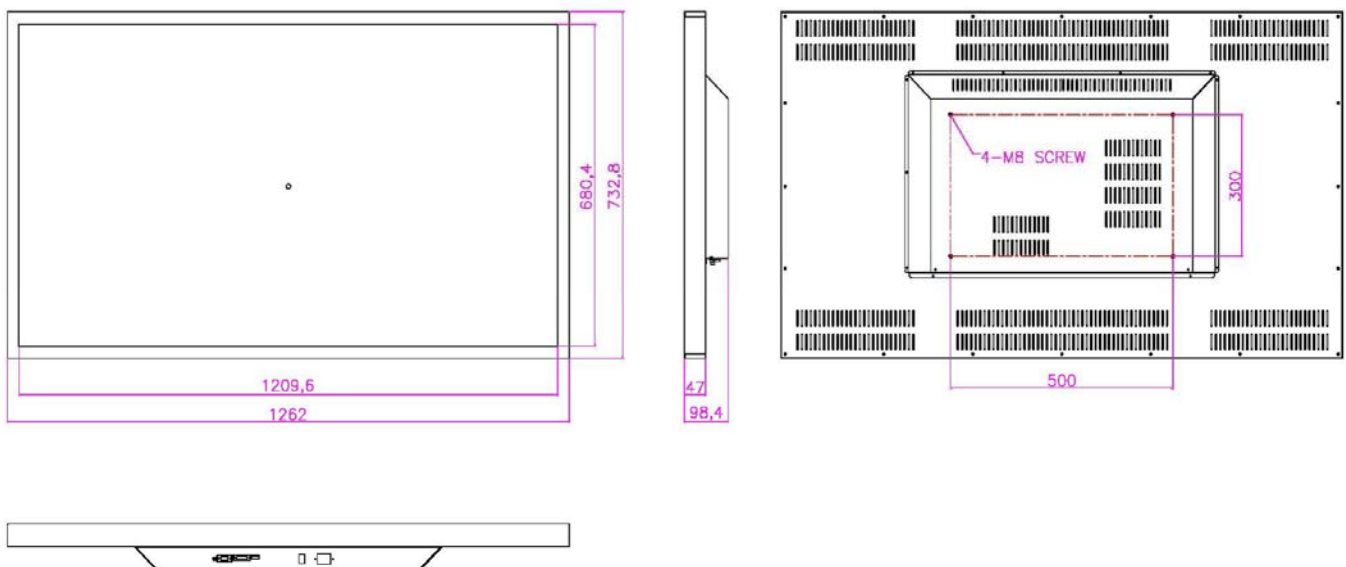

Mechanical Drawing

* Specifications are subject to change without notice.

* Drawing is subject to change according to the specification