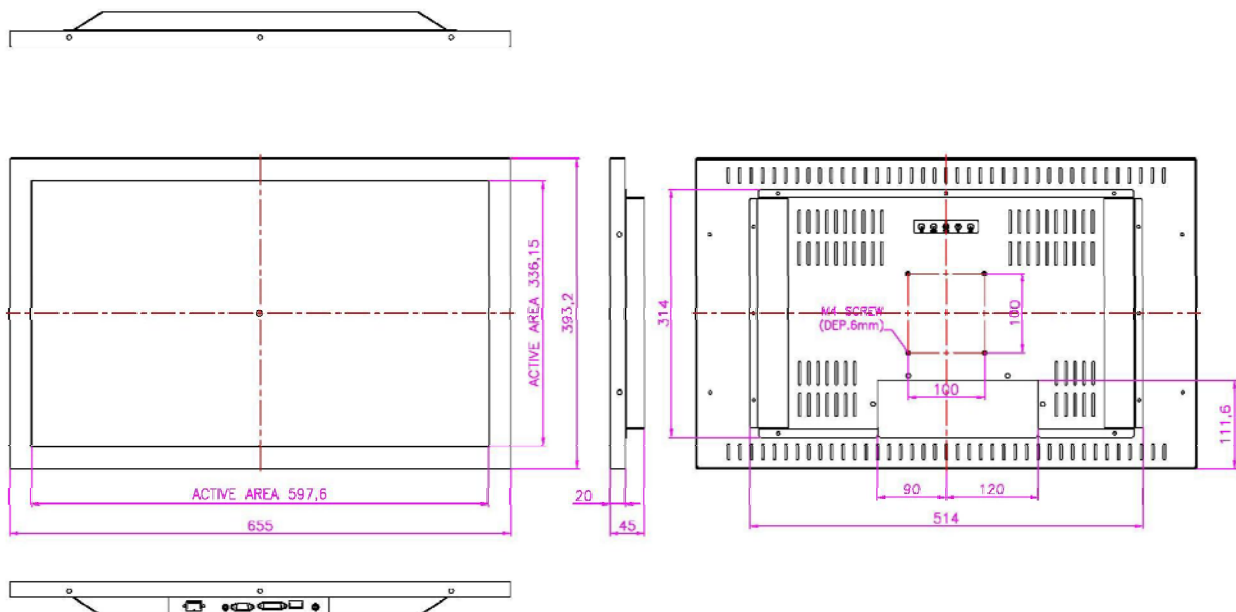

CHASSIS FRAME MONITOR

Specification

Model Name	TSCHA-2700-PCT
Size	27 inch Wide
Active Area(mm)	597.6(H) X 336.15(V)
Pixel Pitch(mm)	0.3114(H) X 0.3114(V)
Resolution	1920(H) X 1080(V)
Contrast Ratio	1000 : 1 (Typ)
Display Color	16.7 M
Brightness(cd/m ²)	250 (Typ)
Viewing Angle (L/R/U/D)	89 / 89 / 89 / 89
Signal Connector	(RGB, DVI)
Optional Signal Connector	HDMI, S-Video, CVBS
Power Source	12V DC in, with External AC to DC Adapter
Power Consumption	28.5W
Power Management	VESA DPMS Compliant
Plug & Play	VESA DDC 1/2B
Option Touch screen	PCAP
Product weight	8.5 Kg
Packing Information	710x170x500(H)mm (1pcs/ 10Kg)

Mechanical Drawing

* Specifications are subject to change without notice.

* Drawing is subject to change according to the specification