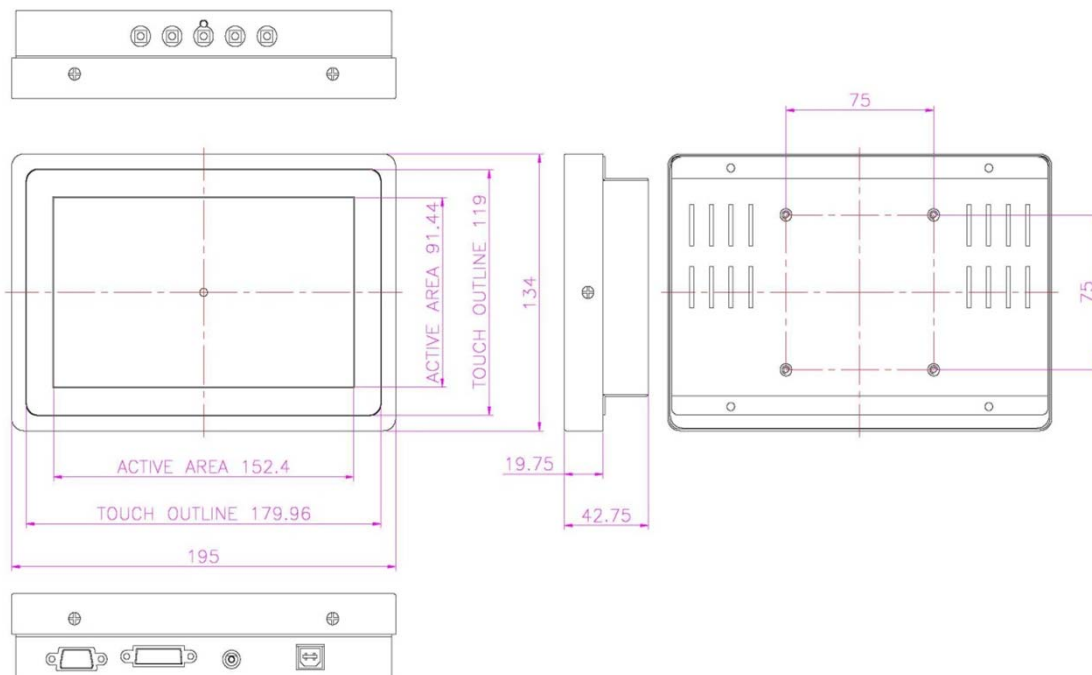

Round Multi-PCAP Touch Monitor

Chassis type

Specification

Model Name	TSCHA-0700-PCT
Size	7 inch Wide
Active Area(mm)	152.40(H) X 91.44(V)
Pixel Pitch(mm)	0.1905(H) X 0.1905(V)
Resolution	800(H) X 480(V)
Contrast Ratio	1000 : 1 (Typ)
Display Color	262K, 16.2M
Brightness(cd/m ²)	400 (Typ)
Viewing Angle (L/R/U/D)	80 / 80 / 80 / 80
Signal Connector	(RGB, DVI)
Optional Signal Connector	HDMI, S-Video, CVBS, DP
Power Source	12V DC in, with External AC to DC Adapter
Power Consumption	7.7W
Power Management	VESA DPMS Compliant
Plug & Play	VESA DDC 1/2B
Touch screen	PCAP
Product weight	TBD
Packing Information	TBD

Mechanical Drawing

* Specifications are subject to change without notice.

* Drawing is subject to change according to the specification